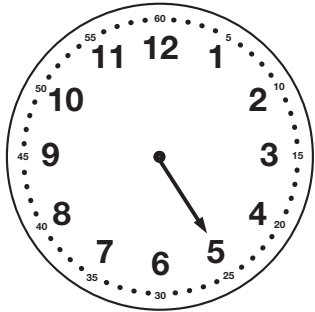

S Time

A. Circle all the clocks that show a time near five o'clock.

B. Circle all the clocks that show a time near nine o'clock.