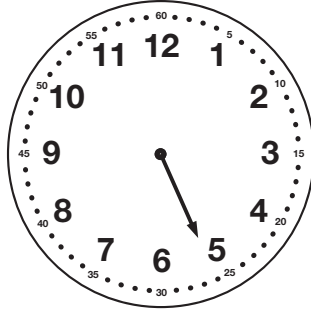

S Time

A. Circle all the clocks that show a time near five o'clock.

B. Circle all the clocks that show a time near nine o'clock.