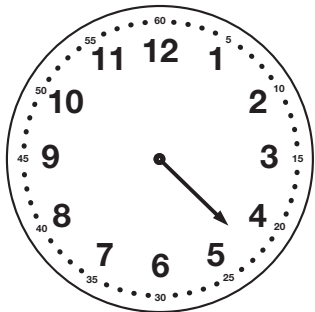

S Time

A. Circle all the clocks that show a time near five o'clock.

B. Circle all the clocks that show a time near nine o'clock.