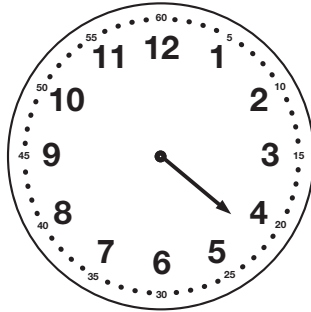

S Time

A. Circle all the clocks that show a time near five o'clock.

B. Circle all the clocks that show a time near nine o'clock.