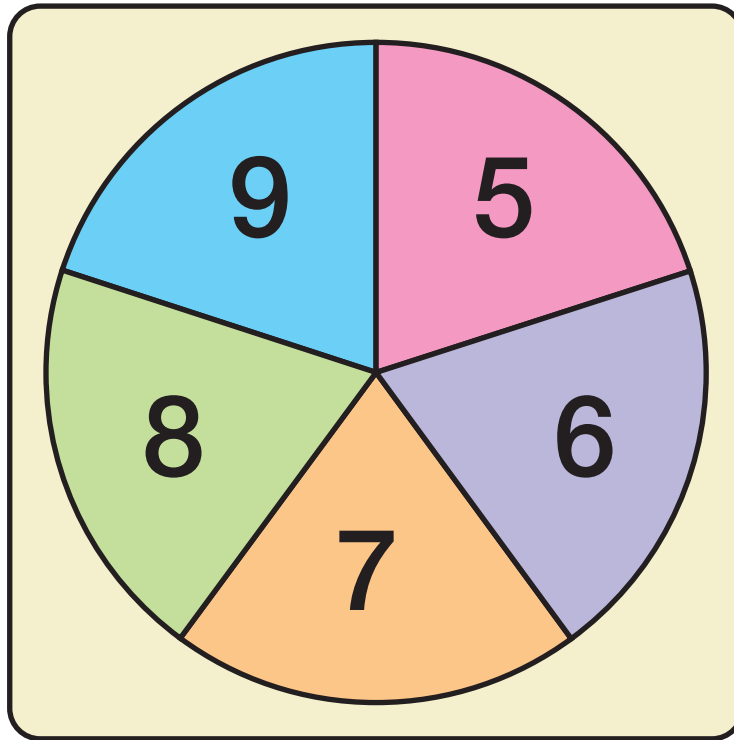

Capture the Flat Spinner

Number of Bits (ones)