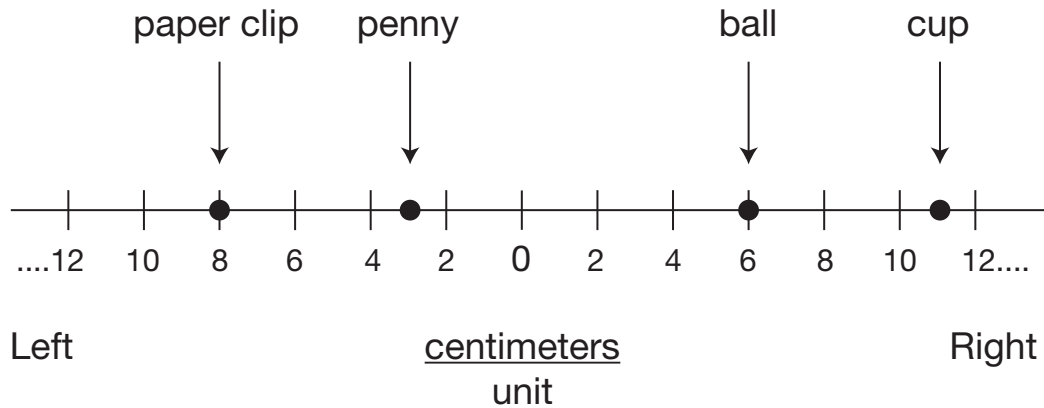

U Juan's Map

Juan made a map to show the location of a paper clip, a penny, a ball, and a cup. Use his map to complete the data table.

Juan's Map

Object	Distance (in <u>centimeters</u>) <small>unit</small>	Direction
paper clip		
penny		
ball		
cup		