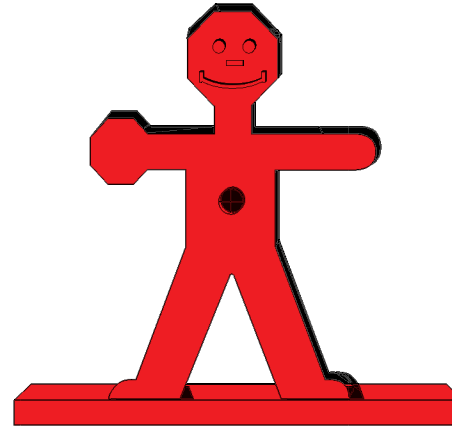

Changing Direction

hex nut

spool

coin