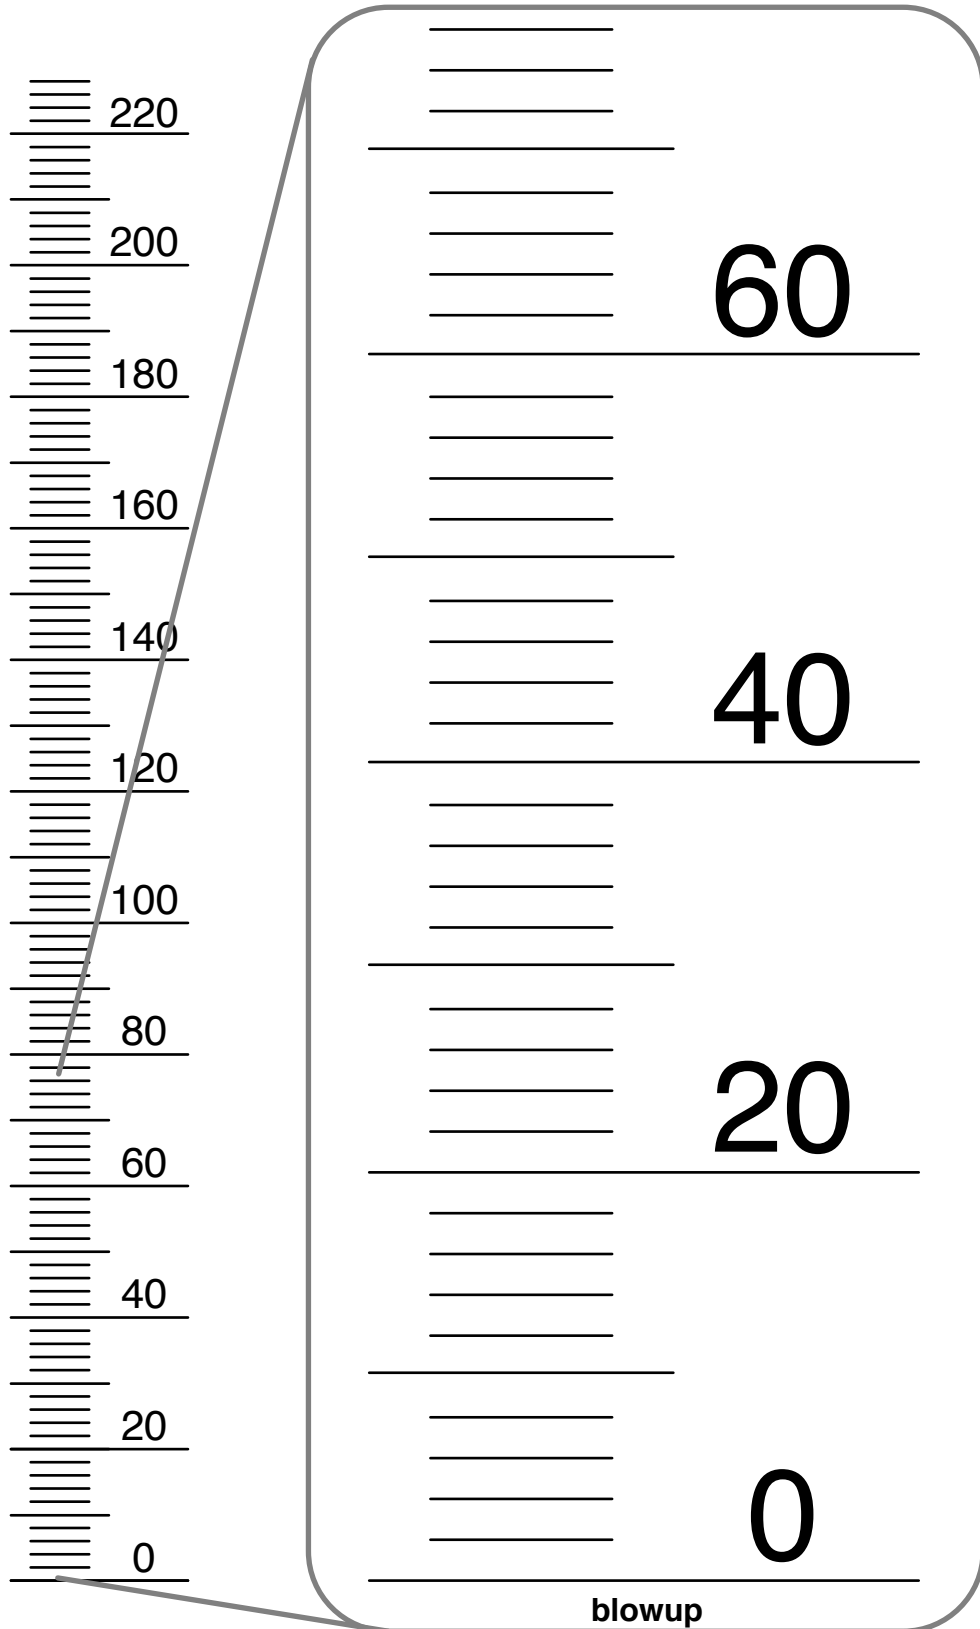

# 250-cc Graduated Cylinder Scale

Copyright © Kendall Hunt Publishing Company